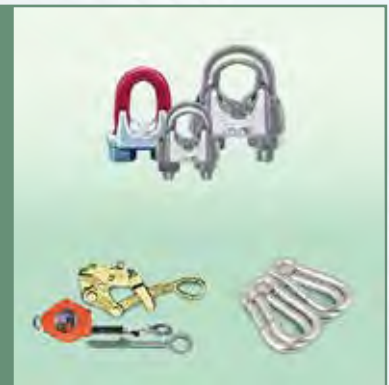

RIGGING ACCESSORIES