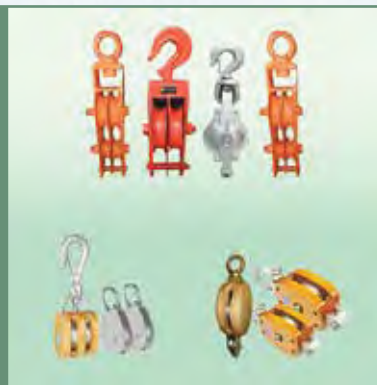

TEE FITTINGS

WNRF FLANGES

REDUCER

SLIP-ON FLANGES

RIGGING EQUIPMENT AND GENERAL DECK MATERIALS

HOOKS & SWIVELS

SLINGS

ANCHOR SHACKLES

CONTAINER LASHINGS

TURNBUCKLES

GENERAL PURPOSE CHAINS

LINKS

RIGGING SCREWS

DELTA PLATES

CHAIN STOPPERS

FENDERS

LADDERS & ACCESSORIES

SOPEP EQUIPMENT

SHACKLES

RIGGING ACCESSORIES

CANVAS

WOOD & STEEL BLOCKS

GENERAL DECK ITEMS

METAL SHEETS AND BARS